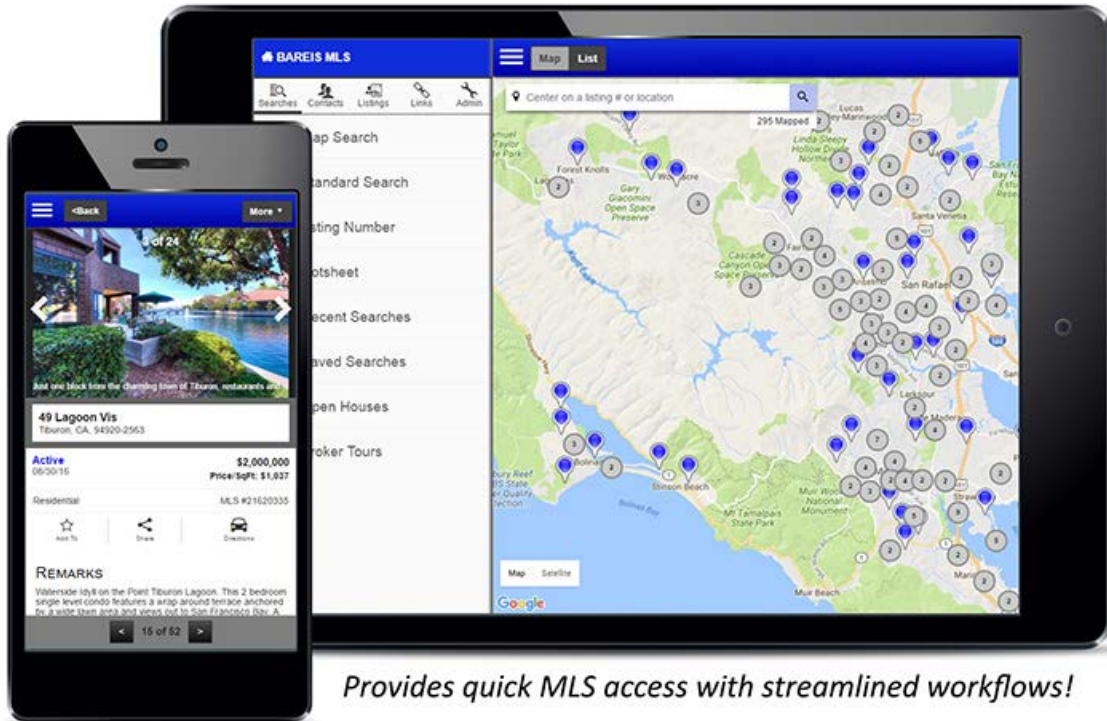

Rapattoni Edge MLS Mobile Interface

The Edge MLS mobile interface allows real estate professionals to quickly search and manage listings on the go using smartphones and tablet devices.

Easy-to-use MLS app available for iOS and Android devices!

Provides quick MLS access with streamlined workflows!

Features the Google Maps™ mapping service with Google Street View™

Powerful mobile features:

- Intuitive Searches & Hotsheets
- Revise Listings
- Picture Management
- Contacts & Prospects
- Tax Records
- Location Services (Find Me)

- Directions & Routing

Compatible with all popular smartphones and tablets!

Available via web browser as well as iOS and Android apps

Upload listing pictures directly from phones and tablets