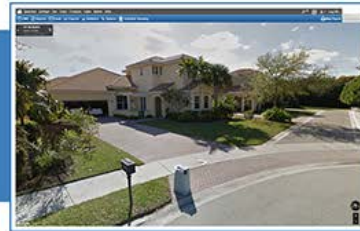

Rapattoni Edge MLS Mobile Interface

The Edge MLS mobile interface allows real estate professionals to quickly search and manage listings on the go using smartphones and tablet devices.

Easy-to-use MLS app available for iOS and Android devices!

Provides quick MLS access with streamlined workflows!

Features the Google Maps™ mapping service with Google Street View™

Powerful mobile features:

- Intuitive Searches & Hotsheets
- Revise Listings
- Picture Management
- Contacts & Prospects
- Tax Records
- Location Services (Find Me)

- Directions & Routing

Compatible with all popular smartphones and tablets!

Available via web browser as well as iOS and Android apps

Upload listing pictures directly from phones and tablets